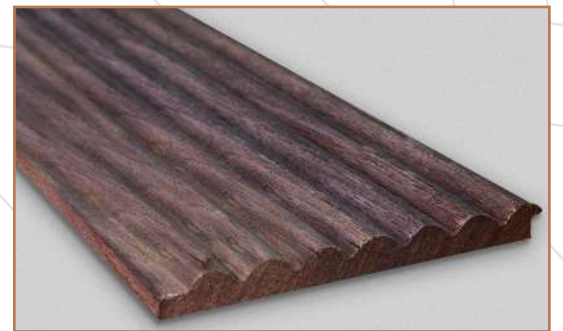

# SLIM WOOD

*Slats*

Fluted wooden panels that feature vertical grooves or indentations in the surface of the wood, visual interest, texture, and style to a room.

## *Natural Product*

Fluted wooden panels are crafted from natural wood, showcasing the unique grains & variation in colour in each plank enhancing the natural beauty.

## *Finish*

These wooden panels can be finished with various types of stains, paints, or varnishes, and can be paired with other materials or used as a stand alone feature.

Slim 1001

TEAK

Slim 2001

OAK

Slim 3001

WALNUT

Dimensions: 76 x 2440 x 6 mm

Size: Available in 10 ft and 9 ft against order.

Slim 1002

TEAK

Slim 2002

OAK

Slim 3002