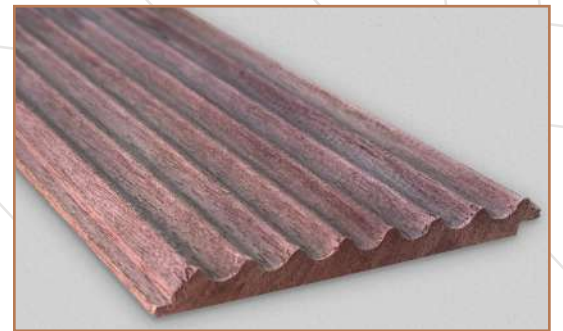

Slim 1006

TEAK

Slim 2006

OAK

Slim 3006

WALNUT

Dimensions: 76 x 2440 x 6 mm

Size: Available in 10 ft and 9 ft against order.